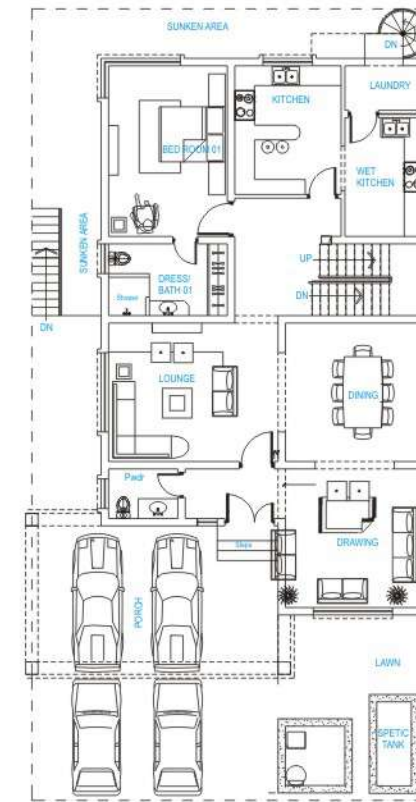

2 KANAL TYPE A

Our 2 Kanal Villas represent phase 2's Jewel in the Crown. Presenting a choice between the lightness of open horizons and the intimate pleasure of a secluded sanctuary.

- 6 en-suite bedrooms with attached dressing rooms
- 2 family lounges, 2 dining halls, 1 study
- Breakfast area, sundeck, outdoor dinette
- 1 set of servants' quarters
- Space for 6 cars

- 5 en-suite bedrooms with attached dressing rooms
- 2 sets of living and dining areas
- Work area and 2 studies
- 1 servant quarter
- Space for 4 cars

14 Marla Designer Semi-Ds

Artist's impression subject to change

A modern take on resort living, 14 Marla semi-Ds offer an intimate dwelling ideally suited for young families.

Lower Ground Floor Plan

Ground Floor Plan

First Floor Plan

14 MARLA TYPE A

The star feature here is the versatile lower ground level. Perfect as a cosy family den, home office, or space for convivial gatherings.