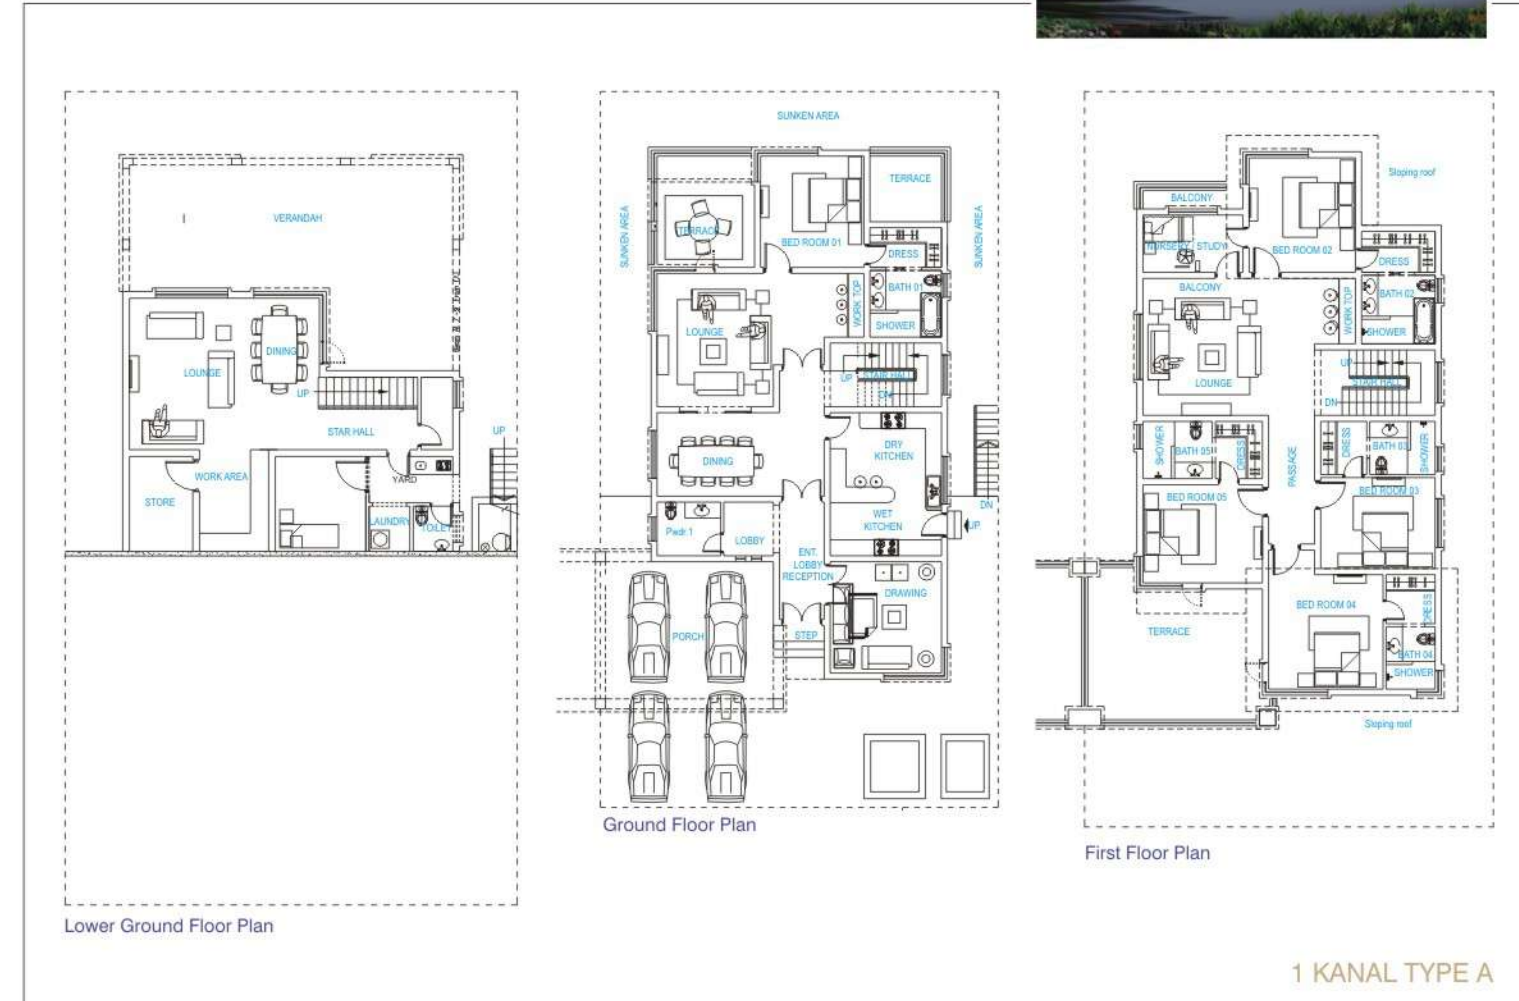

With an impressive wraparound terrace, rooftop garden, barbeque deck and sun deck, the 1 Kanal bungalow invites you to discover your favourite way to appreciate the spectacular view that surrounds you.

- 5 en-suite bedrooms with attached dressing rooms
- 2 sets of living and dining areas
- Work area and 2 studies
- 1 servant quarter
- Space for 4 cars