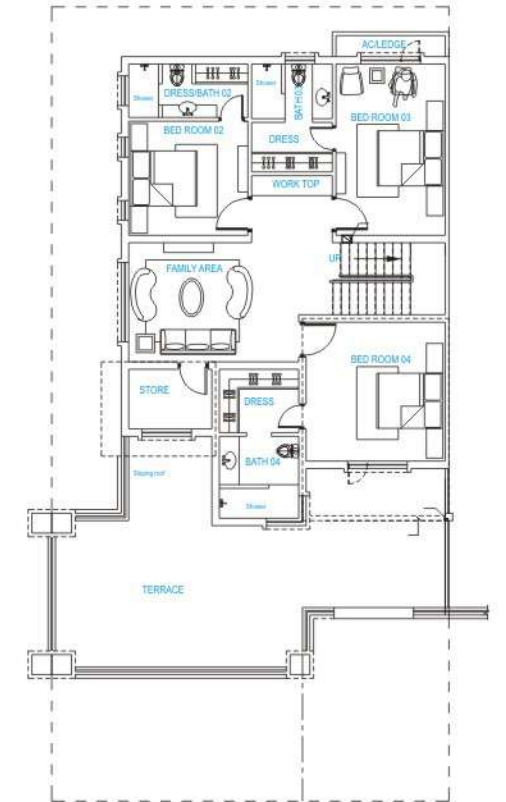

- 5 en-suite bedrooms with attached dressing rooms
- 2 sets of living and dining areas
- Work area and 2 studies
- 1 servant quarter
- Space for 4 cars

14 Marla Designer Semi-Ds

Artist's impression subject to change

A modern take on resort living, 14 Marla semi-Ds offer an intimate dwelling ideally suited for young families.

Lower Ground Floor Plan

Ground Floor Plan

First Floor Plan

14 MARLA TYPE A

The star feature here is the versatile lower ground level. Perfect as a cosy family den, home office, or space for convivial gatherings.