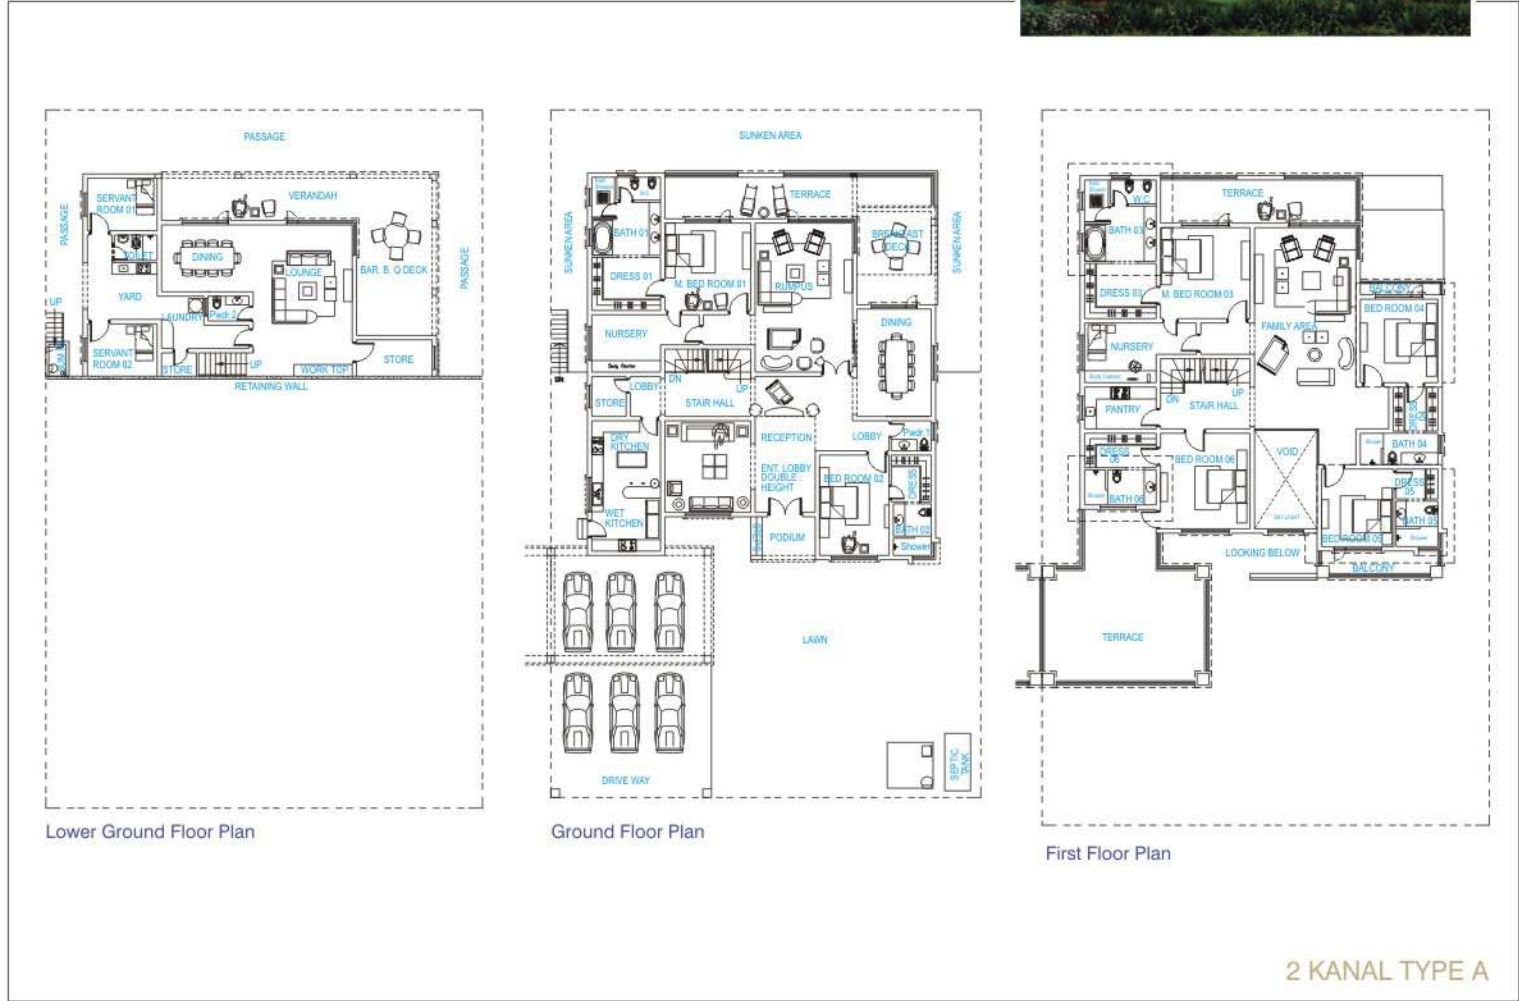

2 KANAL TYPE A

Our 2 Kanal Villas represent phase 2's Jewel in the Crown. Presenting a choice between the lightness of open horizons and the intimate pleasure of a secluded sanctuary.

- 6 en-suite bedrooms with attached dressing rooms
- 2 family lounges, 2 dining halls, 1 study
- Breakfast area, sundeck, outdoor dinette
- 1 set of servants' quarters
- Space for 6 cars

- 5 en-suite bedrooms with attached dressing rooms
- 2 sets of living and dining areas
- Work area and 2 studies
- 1 servant quarter
- Space for 4 cars

14 Marla Designer Semi-Ds

Artist's impression subject to change

A modern take on resort living, 14 Marla semi-Ds offer an intimate dwelling ideally suited for young families.

Lower Ground Floor Plan

Ground Floor Plan

First Floor Plan

14 MARLA TYPE A

The star feature here is the versatile lower ground level. Perfect as a cosy family den, home office, or space for convivial gatherings.